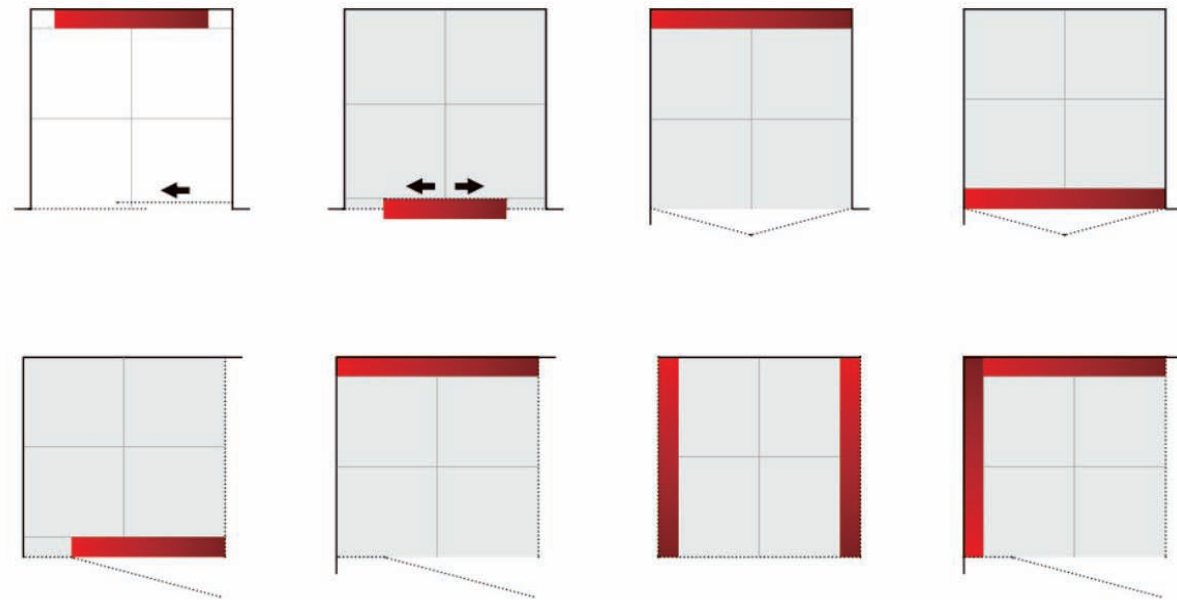

DESIGN SCHEME OF LINEAR FLOOR DRAIN FOR BATHROOM

Simple and clean linear floor drain can be perfectly into any bathroom and can be designed in various corners and cling to various walls.

DESIGN SCHEME OF SQUARE FLOOR DRAIN FOR BATHROOM

You can choose your distinctive design according to your own tastes and preferences of bathroom environment. Pure and simple square floor drain matches any specification tiles perfectly.