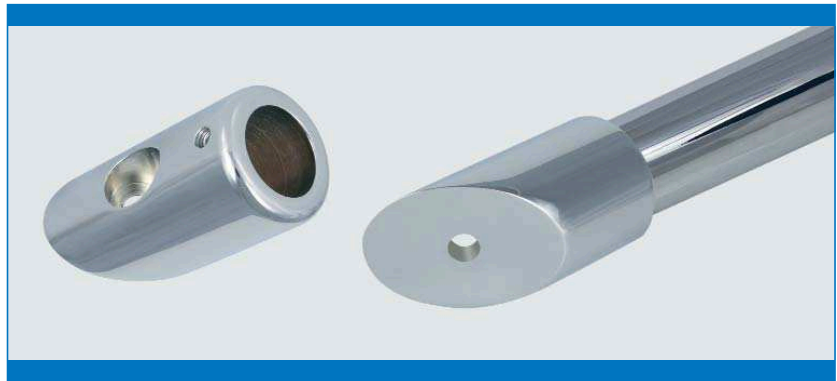

BAR TO WALL BRACKET W/45° ANGLE

Application

Connection fitting for shower bars
No drilling required
For $\varnothing 19$ mm bar

Material

Brass

Finish

Chrome plated # 15.24.101

Inclusive

1 hex key 2,5 mm
1 wall plug
1 wall screw

Packing

60 pcs per carton

Optional

Shower bar brass, CPL

$\varnothing 19$ x 1000 mm # 15.24.120

$\varnothing 19$ x 1300 mm # 15.24.121