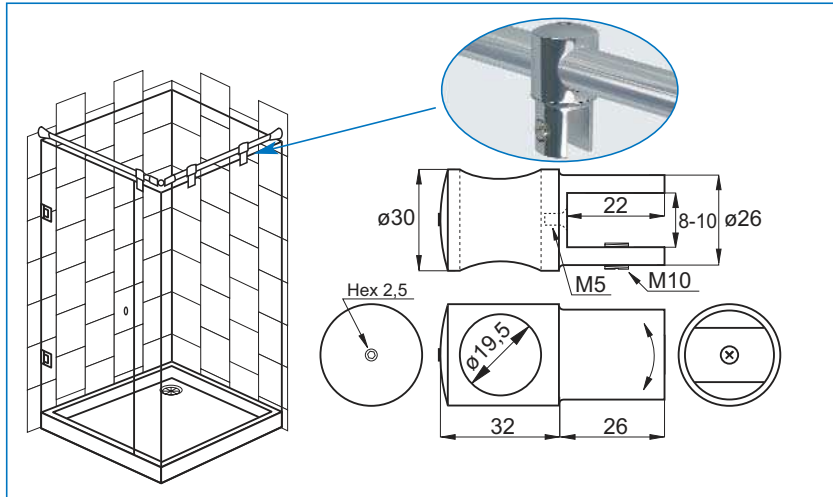

SHOWER SUPPORT BAR SOLID BRASS - GLASS TO GLASS

Application

Suitable for connecting glass to wall.
No glass drilling required.
Extendable from 1050 - 1350 mm
Glass thickness 8 - 10 mm

Material

Brass

1 support bar consists of:

Material

Brass

1 support bar consists of:

- 1 bar $\varnothing 19 \times 1000$ to 1150 mm
- w/2 tightening screws 2,5 mm hex
- 1 wall mounting rosette $\varnothing 37$ mm
- w/2 tightening screws 2,5 mm hex
- 1 L-shaped hex key 2,5 mm
- 1 wall plug
- 1 wall screw
- 1 glass mounting bracket 30 X 26 mm
- w/2 tightening screws 3 mm hex
- 1 L-shaped hex key 3 mm
- 2 transparent cushions 1 mm thickness

Finish

Chrome plated # 15.24.020

Packing

10 pcs per cartoon

BAR TO GLASS BRACKET W/OPEN BAR HOLE

Application

Connection fitting for shower bars
No drilling required
For $\varnothing 19$ mm bar
Glass thickness 8 - 10 mm

Optional

Shower bar brass, CPL
 $\varnothing 19$ x 1000 mm # 15.24.120
 $\varnothing 19$ x 1300 mm # 15.24.121

BAR TO GLASS END BRACKET W/CLOSED BAR HOLE

Application

Connection fitting for shower bars
No drilling required
For $\varnothing 19$ mm bar
Glass thickness 8 - 10 mm