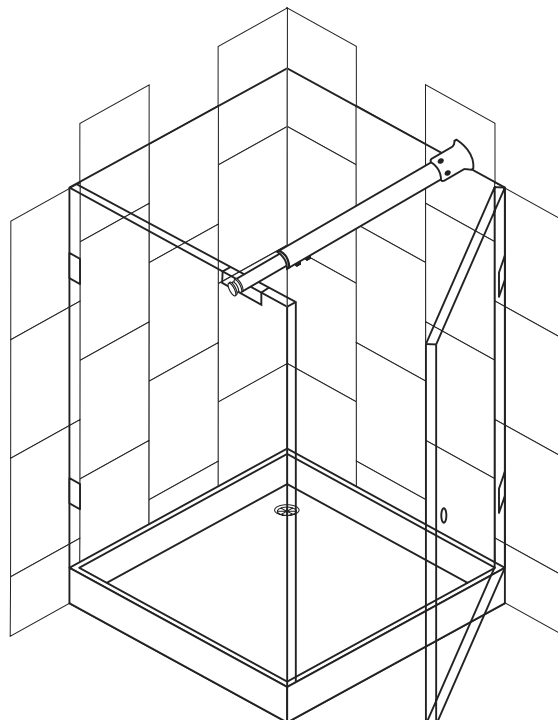

Packing

10 pcs per cartoon