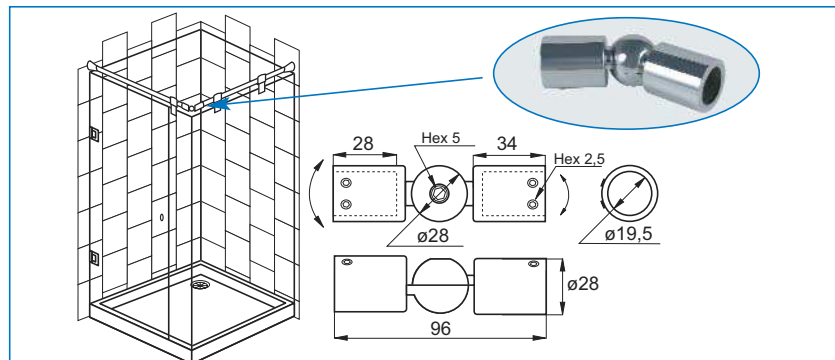

Optional

Shower bar brass, CPL

$\varnothing 19$ x 1000 mm # 15.24.120

$\varnothing 19$ x 1300 mm # 15.24.121