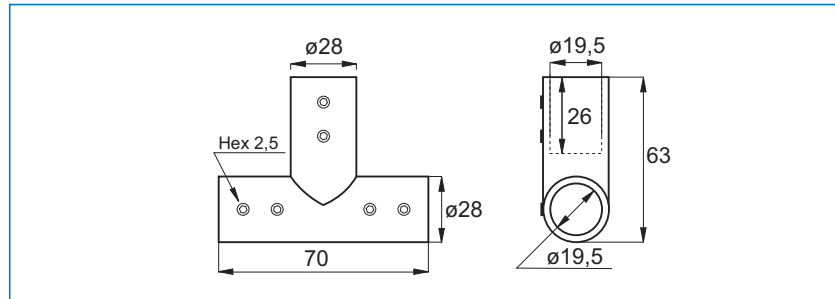

Optional

Shower bar brass, CPL

$\varnothing 19$ x 1000 mm # 15.24.120

$\varnothing 19$ x 1300 mm # 15.24.121

BAR TO BAR BRACKET T-SHAPED F/3 BAR CONNECTION

Application

Connection fitting for shower bars
No drilling required
For $\varnothing 19$ mm bar
90 degree connection

Optional

Shower bar brass, CPL

$\varnothing 19$ x 1000 mm # 15.24.120

$\varnothing 19$ x 1300 mm # 15.24.121

BAR TO BAR BRACKET W/SWIVEL LINKAGE

Application

Connection fitting for shower bars
No drilling required
For $\varnothing 19$ mm bar
Adjusted to any degree