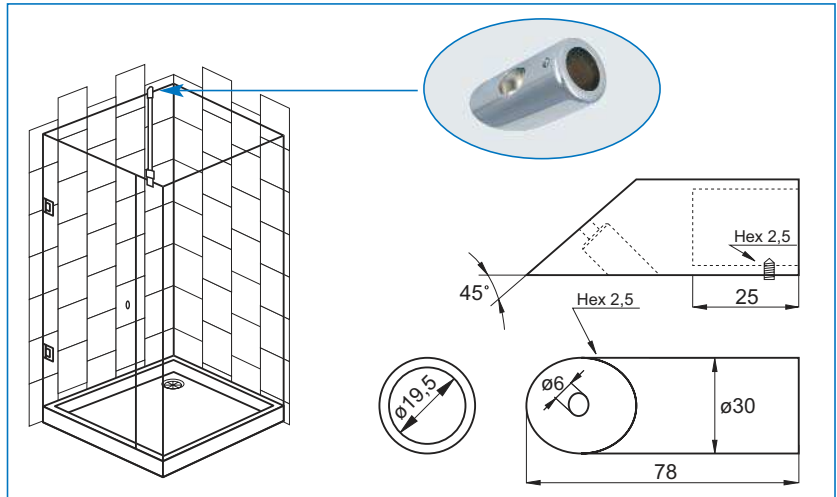

Optional

Shower bar brass, CPL
 $\varnothing 19$ x 1000 mm # 15.24.120
 $\varnothing 19$ x 1300 mm # 15.24.121

BAR TO WALL BRACKET W/45° ANGLE

Application

Connection fitting for shower bars
No drilling required
For $\varnothing 19$ mm bar

Material

Brass

Finish

Chrome plated # 15.24.101

Inclusive

1 hex key 2,5 mm
1 wall plug
1 wall screw

Packing

60 pcs per carton

Optional

Shower bar brass, CPL

$\varnothing 19$ x 1000 mm # 15.24.120

$\varnothing 19$ x 1300 mm # 15.24.121

BAR TO WALL BRACKET W/FLAT BACK

Application

Connection fitting for shower bars
No drilling required
For $\varnothing 19$ mm bar