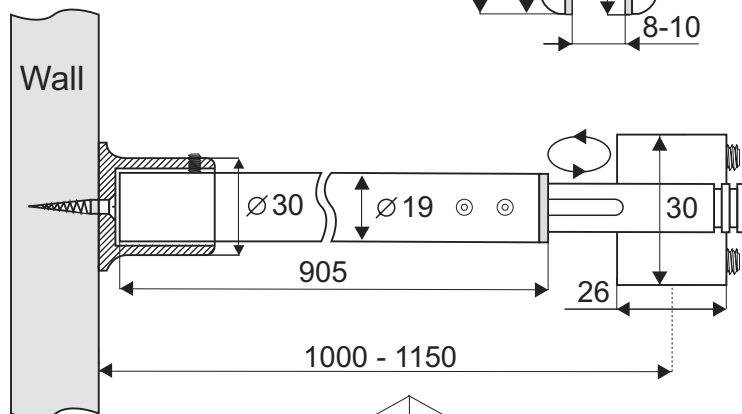

SHOWER SUPPORT BAR SOLID BRASS - GLASS TO GLASS

Application

Suitable for connecting glass to wall.
No glass drilling required.
Extendable from 1050 - 1350 mm
Glass thickness 8 - 10 mm

Material

Brass

1 support bar consists of:

Finish

Chrome plated # 15.24.021

Packing

10 pcs per carton

SHOWER SUPPORT BAR SOLID BRASS - WALL TO GLASS

Application

Suitable for connecting glass to wall.
No glass drilling required.
Extendable from 1000 - 1150 mm.
Glass thickness 8 - 10 mm.

Material

Brass

1 support bar consists of:

- 1 bar $\varnothing 19 \times 1000$ to 1150 mm
- w/2 tightening screws 2,5 mm hex
- 1 wall mounting rosette $\varnothing 37$ mm
- w/2 tightening screws 2,5 mm hex
- 1 L-shaped hex key 2,5 mm
- 1 wall plug
- 1 wall screw
- 1 glass mounting bracket 30 X 26 mm
- w/2 tightening screws 3 mm hex
- 1 L-shaped hex key 3 mm
- 2 transparent cushions 1 mm thickness

Finish

Chrome plated # 15.24.020

Packing

10 pcs per cartoon

BAR TO GLASS BRACKET W/OPEN BAR HOLE

Application

Connection fitting for shower bars
No drilling required
For $\varnothing 19$ mm bar
Glass thickness 8 - 10 mm