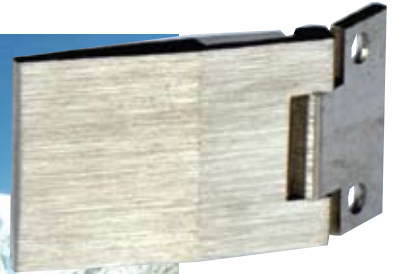

SISO GLASS

fittings

- high quality furniture fittings