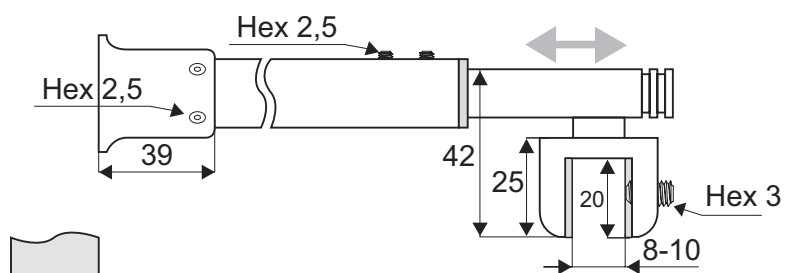

SHOWER SUPPORT BAR SOLID BRASS - GLASS TO GLASS

Application

Suitable for connecting glass to wall.
No glass drilling required.
Extendable from 1050 - 1350 mm
Glass thickness 8 - 10 mm

Material

Brass

1 support bar consists of:

Finish

Chrome plated # 15.24.021

Packing

10 pcs per carton

SHOWER SUPPORT BAR SOLID BRASS - WALL TO GLASS

Application

Suitable for connecting glass to wall.
No glass drilling required.
Extendable from 1000 - 1150 mm.
Glass thickness 8 - 10 mm.

Material

Brass

1 support bar consists of:

- 1 bar $\varnothing 19 \times 1000$ to 1150 mm
- w/2 tightening screws 2,5 mm hex
- 1 wall mounting rosette $\varnothing 37$ mm
- w/2 tightening screws 2,5 mm hex
- 1 L-shaped hex key 2,5 mm
- 1 wall plug
- 1 wall screw
- 1 glass mounting bracket 30 X 26 mm
- w/2 tightening screws 3 mm hex
- 1 L-shaped hex key 3 mm
- 2 transparent cushions 1 mm thickness

Finish

Chrome plated # 15.24.020

Packing

10 pcs per cartoon

BAR TO GLASS BRACKET W/OPEN BAR HOLE

Application

Connection fitting for shower bars
No drilling required
For $\varnothing 19$ mm bar
Glass thickness 8 - 10 mm