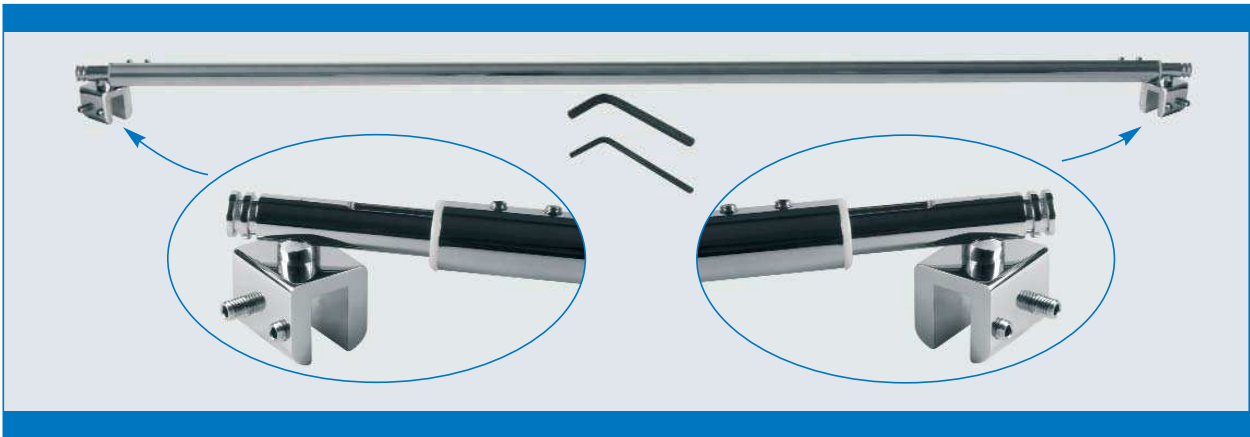

SHOWER SUPPORT BAR SOLID BRASS - GLASS TO GLASS

Application

Suitable for connecting glass to wall.
No glass drilling required.
Extendable from 1050 - 1350 mm
Glass thickness 8 - 10 mm

Material

Brass

1 support bar consists of:

Finish

Chrome plated # 15.24.021

Packing

10 pcs per carton

SHOWER SUPPORT BAR SOLID BRASS - WALL TO GLASS

Application

Suitable for connecting glass to wall.
No glass drilling required.
Extendable from 1000 - 1150 mm.
Glass thickness 8 - 10 mm.

Material

Brass

1 support bar consists of:

- 1 bar $\varnothing 19 \times 1000$ to 1150 mm
- w/2 tightening screws 2,5 mm hex
- 1 wall mounting rosette $\varnothing 37$ mm
- w/2 tightening screws 2,5 mm hex
- 1 L-shaped hex key 2,5 mm
- 1 wall plug
- 1 wall screw
- 1 glass mounting bracket 30 X 26 mm
- w/2 tightening screws 3 mm hex
- 1 L-shaped hex key 3 mm
- 2 transparent cushions 1 mm thickness