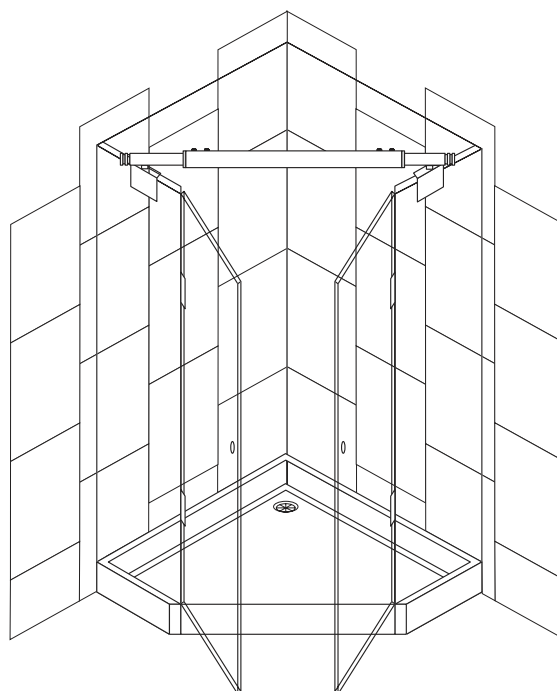

SHOWER SUPPORT BAR SOLID BRASS - GLASS TO GLASS

Application

Suitable for connecting glass to wall.
No glass drilling required.
Extendable from 1050 - 1350 mm
Glass thickness 8 - 10 mm

Material

Brass

1 support bar consists of:

- 1 bar $\varnothing 19 \times 1050$ to 1350 mm
- w/2 tightening screws 2,5 mm hex
- 1 L-shaped hex key 2,5 mm
- 2 glass mounting bracket 30 X 26 mm
- w/2 tightening screws 3 mm hex
- 1 L-shaped hex key 3 mm
- 4 transparent cushions 1 mm thickness

Finish

Chrome plated # 15.24.021

Packing

10 pcs per carton

SHOWER SUPPORT BAR SOLID BRASS - WALL TO GLASS

Application

Suitable for connecting glass to wall.
No glass drilling required.
Extendable from 1000 - 1150 mm.
Glass thickness 8 - 10 mm.

Material

Brass

1 support bar consists of:

- 1 bar $\varnothing 19 \times 1000$ to 1150 mm
- w/2 tightening screws 2,5 mm hex
- 1 wall mounting rosette $\varnothing 37$ mm
- w/2 tightening screws 2,5 mm hex
- 1 L-shaped hex key 2,5 mm
- 1 wall plug
- 1 wall screw
- 1 glass mounting bracket 30 X 26 mm
- w/2 tightening screws 3 mm hex
- 1 L-shaped hex key 3 mm
- 2 transparent cushions 1 mm thickness