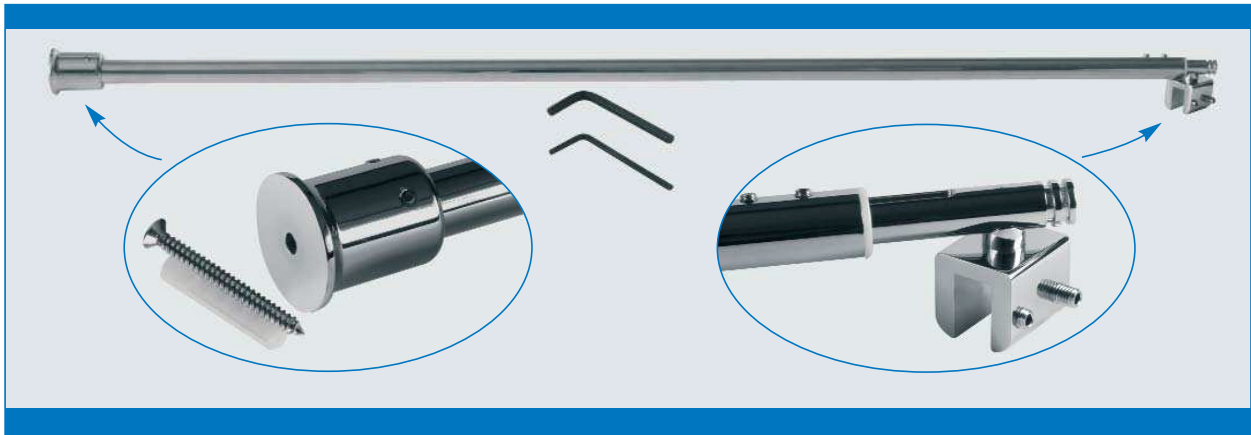

SHOWER SUPPORT BAR SOLID BRASS - GLASS TO GLASS

Application

Suitable for connecting glass to wall.
No glass drilling required.
Extendable from 1050 - 1350 mm
Glass thickness 8 - 10 mm

Material

Brass

1 support bar consists of:

Finish

Chrome plated # 15.24.021

Packing

10 pcs per carton

SHOWER SUPPORT BAR SOLID BRASS - WALL TO GLASS

Application

Suitable for connecting glass to wall.
No glass drilling required.
Extendable from 1000 - 1150 mm.
Glass thickness 8 - 10 mm.

Material

Brass

1 support bar consists of:

- 1 bar $\varnothing 19 \times 1000$ to 1150 mm
- w/2 tightening screws 2,5 mm hex
- 1 wall mounting rosette $\varnothing 37$ mm
- w/2 tightening screws 2,5 mm hex
- 1 L-shaped hex key 2,5 mm
- 1 wall plug
- 1 wall screw
- 1 glass mounting bracket 30 X 26 mm
- w/2 tightening screws 3 mm hex
- 1 L-shaped hex key 3 mm
- 2 transparent cushions 1 mm thickness