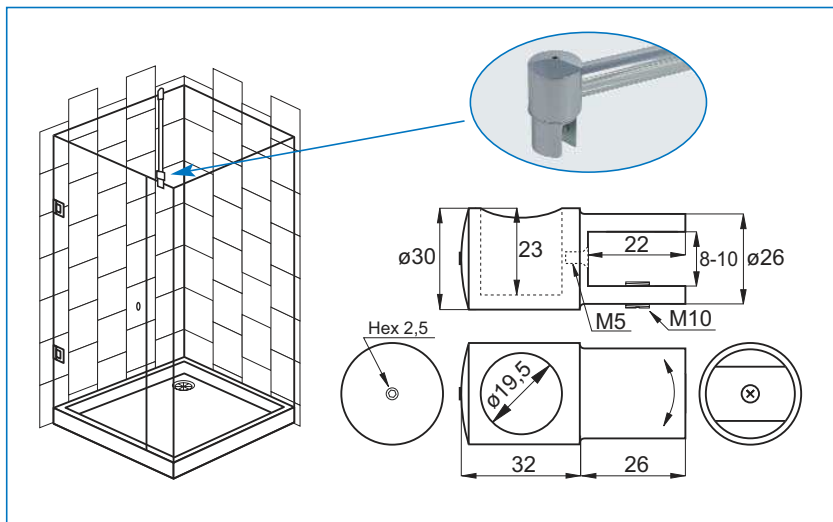

Optional

Shower bar brass, CPL
 $\varnothing 19$ x 1000 mm # 15.24.120
 $\varnothing 19$ x 1300 mm # 15.24.121

BAR TO GLASS END BRACKET W/CLOSED BAR HOLE

Application

Connection fitting for shower bars
No drilling required
For $\varnothing 19$ mm bar
Glass thickness 8 - 10 mm

Material

Brass

Finish

Chrome plated # 15.24.102

Inclusive

1 hex key 2,5 mm
1 transparent cushion 1 mm thickness

Packing

60 pcs per carton

Optional

Shower bar brass, CPL
 $\varnothing 19$ x 1000 mm # 15.24.120
 $\varnothing 19$ x 1300 mm # 15.24.121

BAR TO WALL BRACKET W/45° ANGLE

Application

Connection fitting for shower bars
No drilling required
For $\varnothing 19$ mm bar