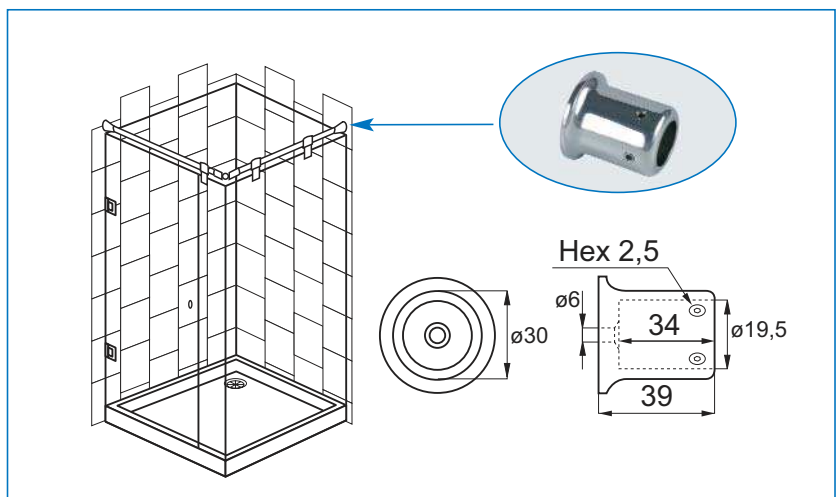

Optional

Shower bar brass, CPL

$\varnothing 19$ x 1000 mm # 15.24.120

$\varnothing 19$ x 1300 mm # 15.24.121

BAR TO WALL BRACKET W/FLAT BACK

Application

Connection fitting for shower bars
No drilling required
For $\varnothing 19$ mm bar

Material

Brass

Finish

Chrome plated # 15.24.100

Inclusive

1 hex key 2,5 mm
1 wall plug
1 wall screw

Packing

60 pcs per carton

Optional

Shower bar brass, CPL

$\varnothing 19$ x 1000 mm # 15.24.120

$\varnothing 19$ x 1300 mm # 15.24.121

BAR TO BAR BRACKET T-SHAPED F/3 BAR CONNECTION

Application

Connection fitting for shower bars
No drilling required
For $\varnothing 19$ mm bar
90 degree connection