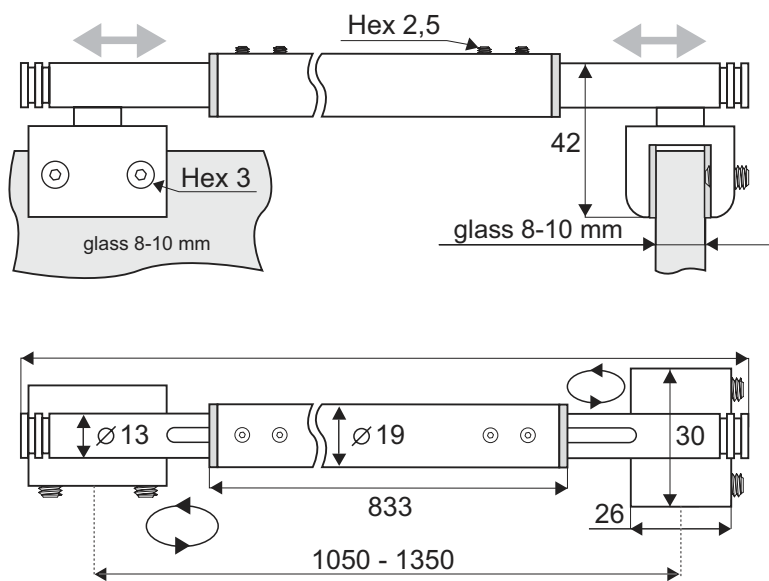

SHOWER SUPPORT BAR SOLID BRASS - GLASS TO GLASS

Application

Suitable for connecting glass to wall.
No glass drilling required.
Extendable from 1050 - 1350 mm
Glass thickness 8 - 10 mm

Material

Brass

1 support bar consists of:

- 1 bar $\varnothing 19 \times 1050$ to 1350 mm
- w/2 tightening screws 2,5 mm hex
- 1 L-shaped hex key 2,5 mm
- 2 glass mounting bracket 30 X 26 mm
- w/2 tightening screws 3 mm hex
- 1 L-shaped hex key 3 mm
- 4 transparent cushions 1 mm thickness

Finish

Chrome plated # 15.24.021

Packing

10 pcs per carton

SHOWER SUPPORT BAR SOLID BRASS - WALL TO GLASS

Application

Suitable for connecting glass to wall.
No glass drilling required.
Extendable from 1000 - 1150 mm.
Glass thickness 8 - 10 mm.

Material

Brass

1 support bar consists of:

- 1 bar $\varnothing 19 \times 1000$ to 1150 mm
- w/2 tightening screws 2,5 mm hex
- 1 wall mounting rosette $\varnothing 37$ mm
- w/2 tightening screws 2,5 mm hex
- 1 L-shaped hex key 2,5 mm
- 1 wall plug
- 1 wall screw
- 1 glass mounting bracket 30 X 26 mm
- w/2 tightening screws 3 mm hex
- 1 L-shaped hex key 3 mm
- 2 transparent cushions 1 mm thickness