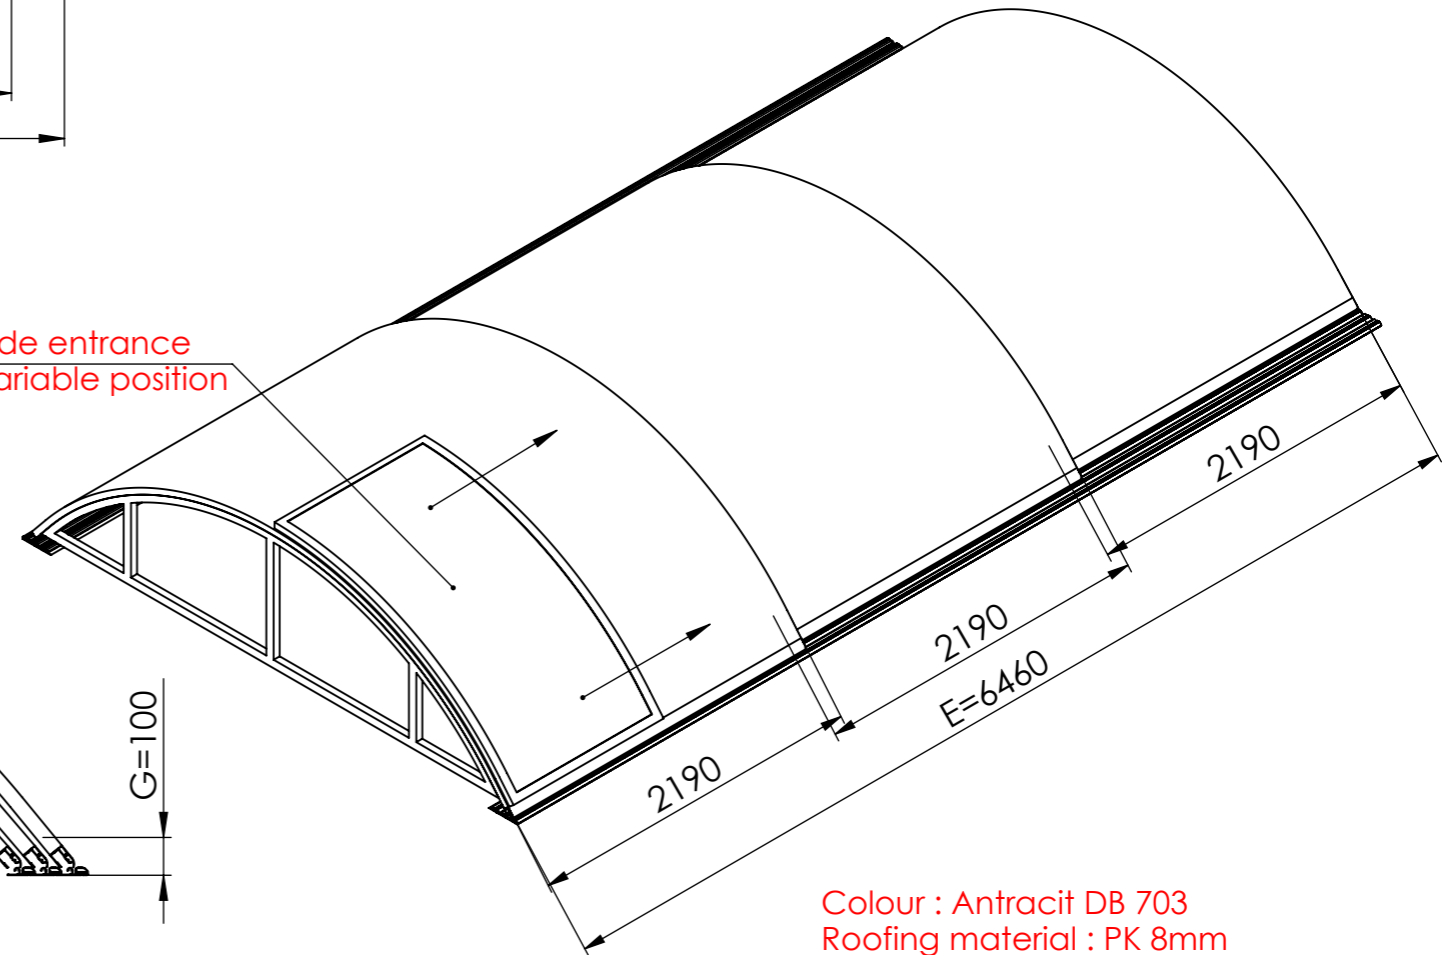

Side entrance
variable position

Colour : Antracit DB 703
 Roofing material : PK 8mm

PRODUCT TYPE: Klasik A 2016 3610 x 1000 x 6460 x 3M	DIMENSIONS UNIT: mm
ID:	FORMAT: A3
AUTHOR: Souček J.	DATE: 22.2.2016
CONCEPT AGREEMENT:	INDEX: A
DATE	PURCHASER SIGNATURE

Drawing presenting only basic shape
 and dimensional layout works.
 The manufacturer reserves the right
 to determine the placement,
 amount and type of profile needed.

PROPERTY OF ALBIXON A. S.
 THIS DRAWING MUST NOT BE
 PRODUCED OR DISCLOSED TO THIRD
 PARTIES WITHOUT THE PRIOR
 CONSENT OF ALBIXON A. S.
 ALL RIGHTS RESERVED