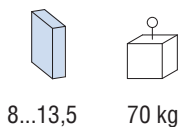

Ruota Minimal V-6100

$$Y1 = H + 50 + 34 + 100 - 9$$

$$Y1 = H - 7 - 9$$

V-6100 set 1

Esterno muro solo ruota
Wall installation
Wandmontage

V-6100 set 2

V-6100 set 5

A soffitto solo ruota
Ceiling installation
Deckenmontage