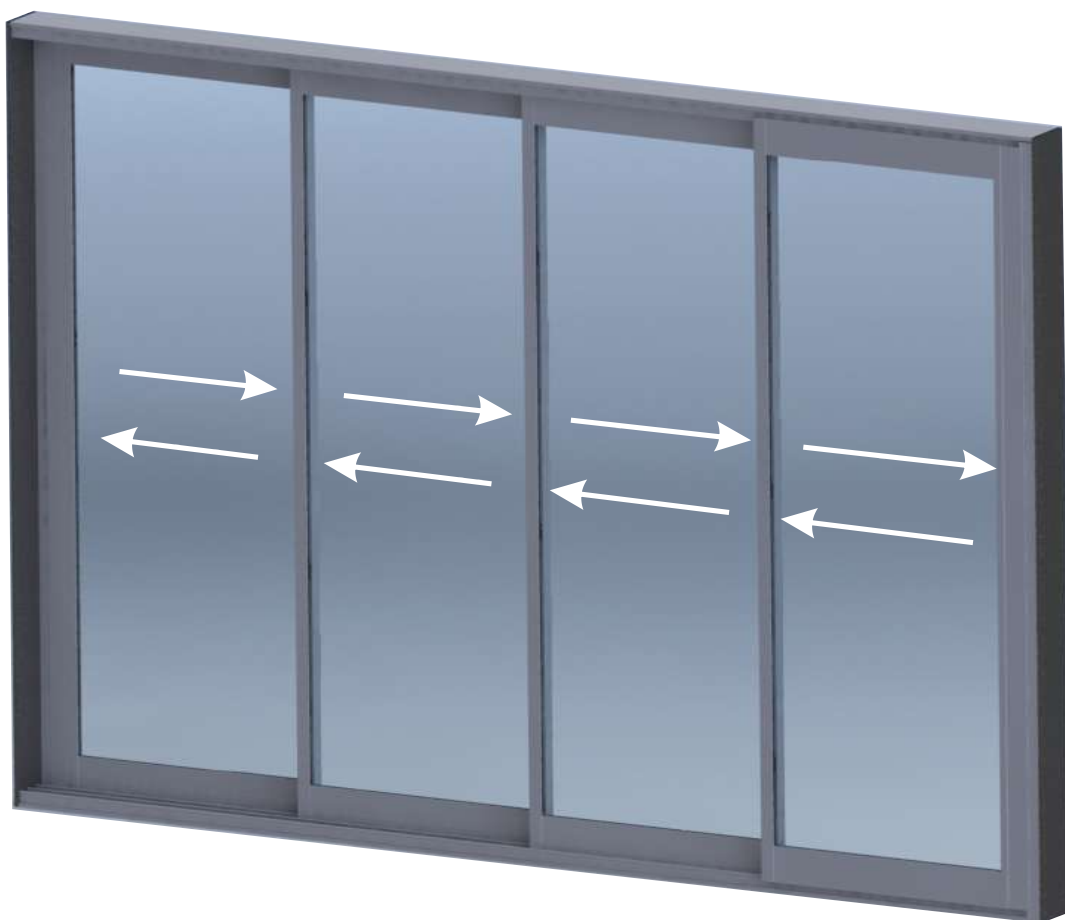

BRNO THERMO

Heat Insulated Sliding Systems

technical • prices • parts • profiles • properties • photos

Four Times Insulation

Heat insulated version of the SlideMaster provides 4.3 times more insulation than a single glass due to the double glass option used in it. So you will experience cooler summers and warmer winters.

3D Isolation

Brno thermo system uses isolation brushes between Rail and Panel profile, around the Rail profiles and side profiles used at the end of systems for much better and higher isolation.

Perpetual Motion

Stainless Steel Hardware System

Bearings and other hardware parts of is under the guarantee of Keraglass as it is for Stainless Steel.

Endless Rail System

The special design of Brno thermo allows endless rail application. Keraglass designed extra rail profile which is added perfectly to sides of rail profiles. There is no limit for addition so it is totally endless.

Operation of with and without threshold

SlideMaster can be applied with or without threshold version. Threshold version has 42 mm height and without threshold has a 15 mm thickness. Perfect solution for HoReCA places.