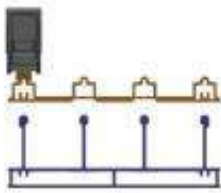

3D Isolation

Brno thermo system uses isolation brushes between Rail and Panel profile, around the Rail profiles and side profiles used at the end of systems for much better and higher isolation.

Perpetual Motion

Stainless Steel Hardware System

Bearings and other hardware parts of is under the guarantee of Keraglass as it is for Stainless Steel.

Endless Rail System

The special design of Brno thermo allows endless rail application. Keraglass designed extra rail profile which is added perfectly to sides of rail profiles. There is no limit for addition so it is totally endless.

3 Different Types of Glass

System can be used in 3 different glass thicknesses which are 4+12+4 heat insulated, 8 mm and 10 mm. The choice of the glass thickness depends of the preference and characteristics of the project.

Operation of with and without threshold

SlideMaster can be applied with or without threshold version. Threshold version has 42 mm height and without threshold has a 15 mm thickness. Perfect solution for HoReCA places.