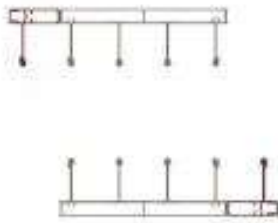

Special Water Drainage System

The extra rail which enables infinitive rails to the system, works as water drainage system at bottom part. So the amount of water that possibly would enter will be collected in water discharge unit under the bottom rail profile and will be drained by discharge holes.