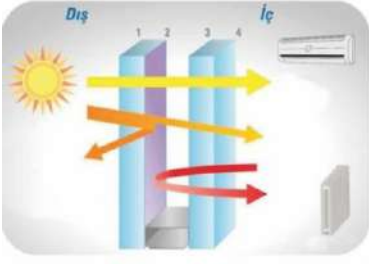

BRNO THERMO

Heat Insulated Sliding Systems

technical • prices • parts • profiles • properties • photos

Four Times Insulation

Heat insulated version of the SlideMaster provides 4.3 times more insulation than a single glass due to the double glass option used in it. So you will experience cooler summers and warmer winters.

3D Isolation

Brno thermo system uses isolation brushes between Rail and Panel profile, around the Rail profiles and side profiles used at the end of systems for much better and higher isolation.

Perpetual Motion