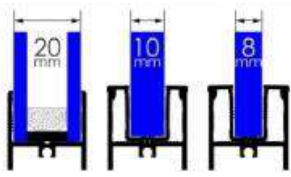

3D Isolation

Brno thermo system uses isolation brushes between Rail and Panel profile, around the Rail profiles and side profiles used at the end of systems for much better and higher isolation.

Perpetual Motion

Brno uses unique design Speed- HD wheels which are patented. Wheels have stainless steel bearing, have adjustable height option and absorb shocks. All the panels move comfortably with the minimum noise and friction.

Stainless Steel Hardware System

Bearings and other hardware parts of is under the guarantee of Keraglass as it is for Stainless Steel.

Endless Rail System

The special design of Brno thermo allows endless rail application. Keraglass designed extra rail profile which is added perfectly to sides of rail profiles. There is no limit for addition so it is totally endless.

Operation of with and without threshold

SlideMaster can be applied with or without threshold version. Threshold version has 42 mm height and without threshold has a 15 mm thickness. Perfect solution for HoReCA places.