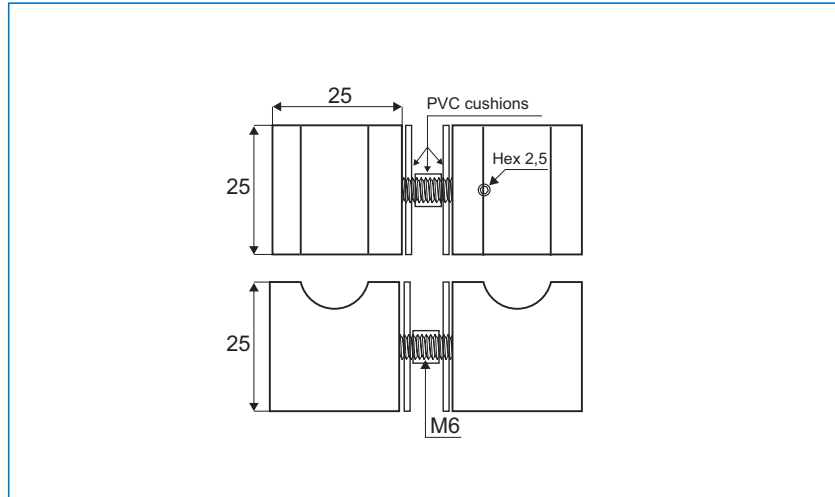

DOOR KNOB „PORTO“

Material
Brass

Size: $\varnothing$ 28 x 28 mm
Bore hole: $\varnothing$ 10 mm
Glass thickness: 6 - 12 mm

SS-look # 15.24.041
Chrome plated # 15.24.040
Alu-finish # 15.24.042

Packing
60 pairs per carton