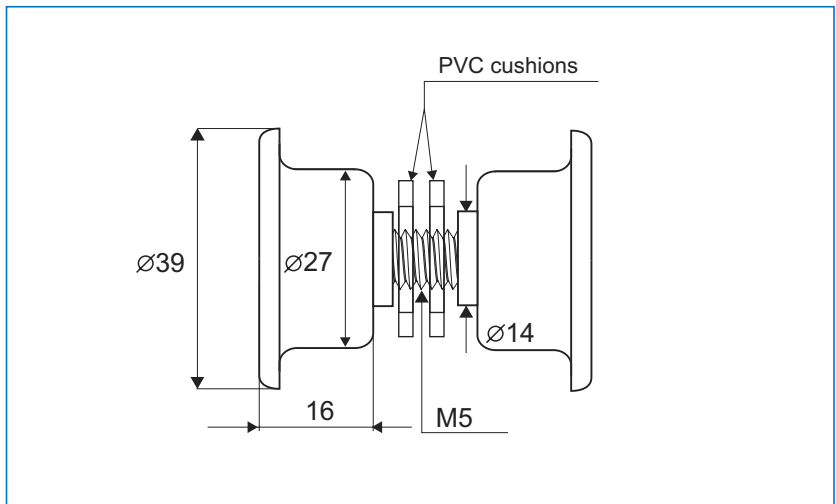

DOOR KNOB „LYON“

Material
Brass

Size: $\varnothing 19 \times 32$ mm
Bore hole: $\varnothing 10$ mm
Glass thickness: 6 - 12 mm

SS-look # 15.24.086
Chrome plated # 15.24.085
Alu-finish # 15.24.087

Packing
60 pairs per carton

DOOR KNOB „KIEL“

Material
Brass

Size: $\varnothing 39 \times 16$ mm
Bore hole: $\varnothing 14$ mm
Glass thickness: 6 - 12 mm

Chrome plated # 15.24.090

Packing
60 pairs per carton