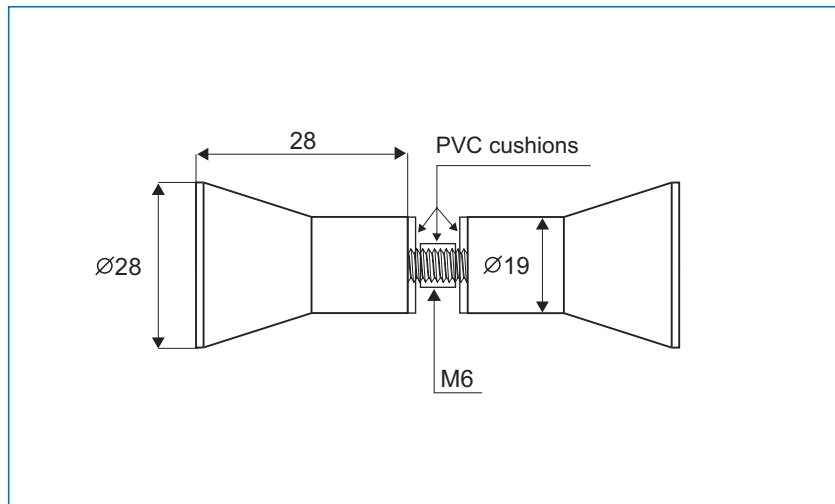

DOOR KNOB „OSLO“

Material
Brass

Size: 25 x 25 mm
Bore hole: $\varnothing$ 10 mm
Glass thickness: 6 - 12 mm

SS-look # 15.24.035
Chrome plated # 15.24.036
Alu-finish # 15.24.037

Packing
60 pairs per carton

Not for sale in Germany

DOOR KNOB „PORTO“

Material
Brass

Size: $\varnothing$ 28 x 28 mm
Bore hole: $\varnothing$ 10 mm
Glass thickness: 6 - 12 mm

SS-look # 15.24.041
Chrome plated # 15.24.040
Alu-finish # 15.24.042

Packing
60 pairs per carton