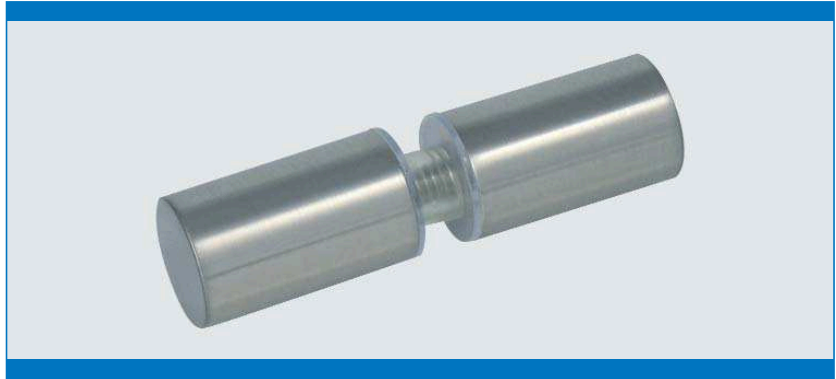

DOOR KNOB „LYON“

Material
Brass

Size: $\varnothing 19 \times 32$ mm
Bore hole: $\varnothing 10$ mm
Glass thickness: 6 - 12 mm

SS-look # 15.24.086
Chrome plated # 15.24.085
Alu-finish # 15.24.087

Packing
60 pairs per carton

DOOR KNOB „KIEL“

Material
Brass

Size: $\varnothing 39 \times 16$ mm
Bore hole: $\varnothing 14$ mm
Glass thickness: 6 - 12 mm

Chrome plated # 15.24.090

Packing
60 pairs per carton