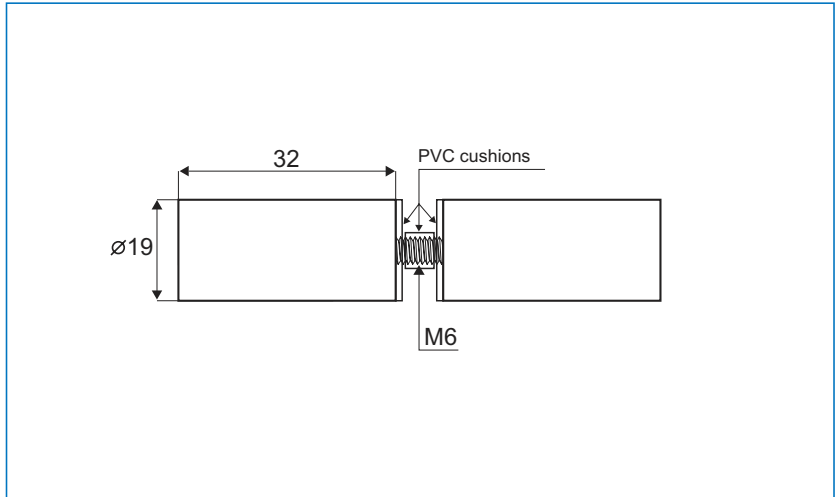

DOOR KNOB „LYON“

Material
Brass

Size: $\varnothing 19 \times 32$ mm
Bore hole: $\varnothing 10$ mm
Glass thickness: 6 - 12 mm

SS-look # 15.24.086
Chrome plated # 15.24.085
Alu-finish # 15.24.087

Packing
60 pairs per carton

DOOR KNOB „KIEL“

Material
Brass

Size: $\varnothing 39 \times 16$ mm
Bore hole: $\varnothing 14$ mm
Glass thickness: 6 - 12 mm

Chrome plated # 15.24.090

Packing
60 pairs per carton