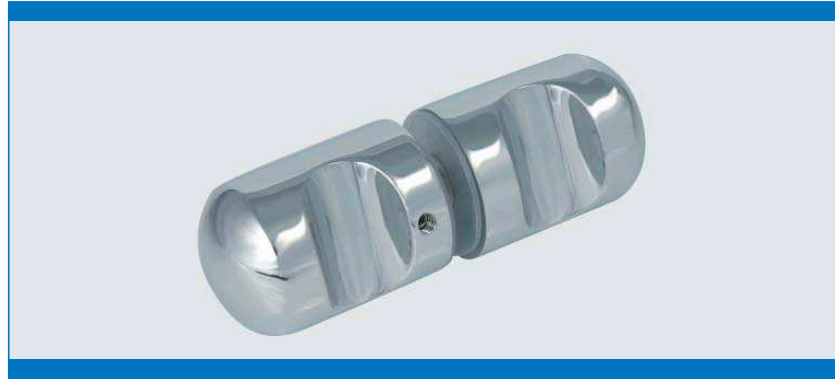

DOOR KNOB „EUTIN“

Material
Brass

Size: $\varnothing 30 \times 42$ mm
Bore hole: $\varnothing 10$ mm
Glass thickness: 6 - 12 mm

Chrome plated # 15.24.095

Packing
60 pairs per carton

DOOR BAR HANDLE SS304

Application

For glass doors
Drilling required

Material

Hollow stainless steel tube 304,
brushed

Bore hole: $\varnothing 12$ mm
Glass thickness: 8 - 12 mm

Bar: $\varnothing 25 \times 300$ mm. **Leg:** $\varnothing 19$ mm.
c.c: 200 mm. # 17.87.000

Bar: $\varnothing 30 \times 450$ mm. **Leg:** $\varnothing 22$ mm.
c.c: 300 mm. # 17.87.010

Bar: $\varnothing 30 \times 600$ mm. **Leg:** $\varnothing 22$ mm.
c.c: 400 mm. # 17.87.020

Inclusive transparent tube & washers