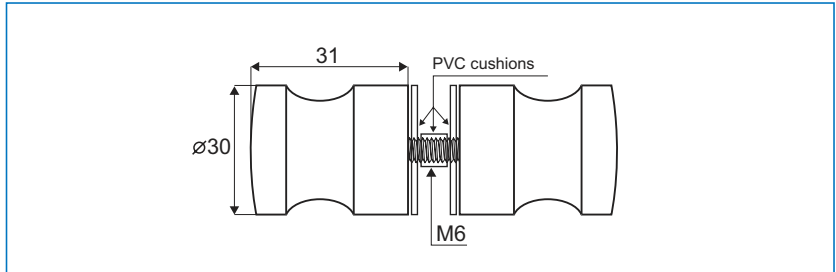

DOOR KNOB „WIEN“

Material
Brass

Size: $\varnothing 30 \times 31$ mm
Bore hole: $\varnothing 10$ mm
Glass thickness: 6 - 12 mm

SS-look # 15.24.046
Chrome plated # 15.24.045
Alu-finish # 15.24.047

Packing
60 pairs per carton

DOOR KNOB „CORK“

Material
Brass

Size: $\varnothing 28 \times 30$ mm
Bore hole: $\varnothing 10$ mm
Glass thickness: 6 - 12 mm

Chrome plated # 15.24.065

Packing
60 pairs per carton