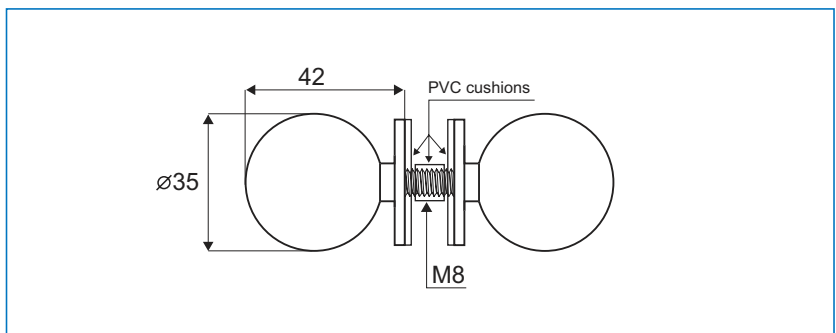

DOOR KNOB „WIEN“

Material
Brass

Size: $\varnothing 30 \times 31$ mm
Bore hole: $\varnothing 10$ mm
Glass thickness: 6 - 12 mm

SS-look # 15.24.046
Chrome plated # 15.24.045
Alu-finish # 15.24.047

Packing
60 pairs per carton

DOOR KNOB „CORK“

Material
Brass

Size: $\varnothing 28 \times 30$ mm
Bore hole: $\varnothing 10$ mm
Glass thickness: 6 - 12 mm

Chrome plated # 15.24.065

Packing
60 pairs per carton

DOOR KNOB „PARIS“

Material
Brass

Size: $\varnothing 35 \times 42$ mm
Bore hole: $\varnothing 10$ mm
Glass thickness: 6 - 12 mm

SS-look # 15.24.081
Chrome plated # 15.24.080
Alu-finish # 15.24.082

Packing
30 pairs per carton